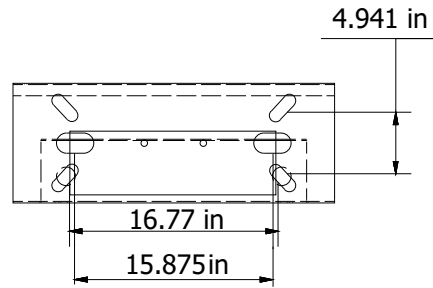

ISOMETRIC

(FRONT GUARD RAIL KIT)

TOP VIEW

FOOT PRINT

SIDE VIEW

FRONT VIEW

8FT NETWORK BAY
NB1002-96-GR