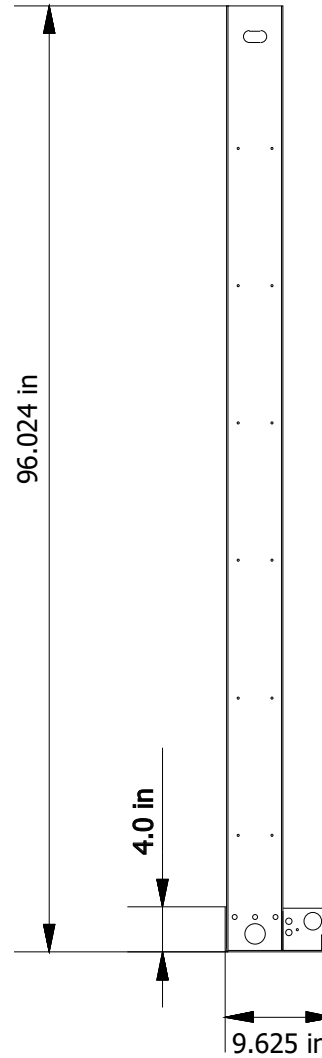

ISOMETRIC

(FRONT GUARD RAIL KIT)

TOP VIEW

FOOT PRINT

SIDE VIEW

FRONT VIEW

8FT NETWORK BAY
NB1002-96-GR