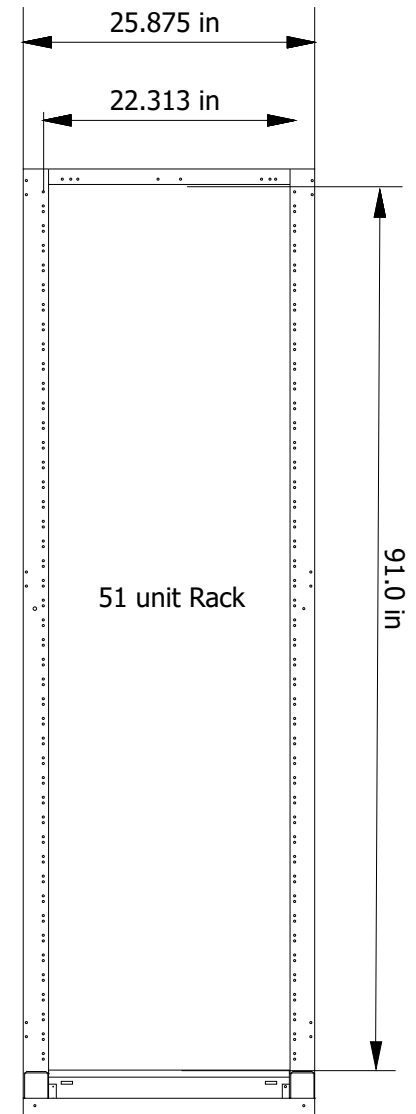

ISOMETRIC

(FRONT GUARD RAIL KIT)

TOP VIEW

FOOT PRINT

SIDE VIEW

FRONT VIEW

8FT NETWORK BAY
NB1002-96-GR