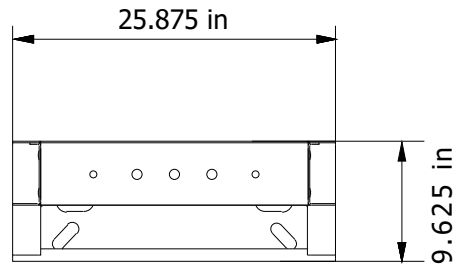

ISOMETRIC

(FRONT GUARD RAIL KIT)

TOP VIEW

FOOT PRINT

SIDE VIEW

FRONT VIEW

8FT NETWORK BAY
NB1002-96-GR