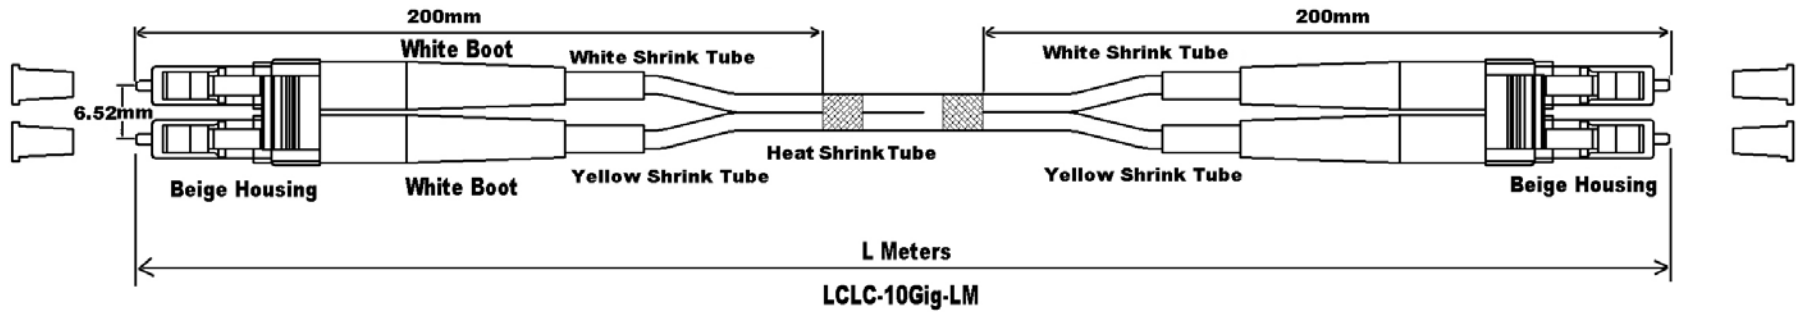

# LC-LC Multimode 10Gig Duplex Patch Cord

## Technical Parameters

Fiber Type	Ultra Plus Corning Fiber Multimode
Material of Cable Jacket	PVC
Cable Jacket Color	Aqua
Boot Color	White
Insertion Loss	≤0.3dB
Return Loss	≥30dB
Durability	≤0.2dB 1000 times mating cycle
Working Temperature	-25 °C-- + 75°C

## LC-LC Multimode 10Gig Duplex Patch Cord

Part Number	FD-LCLC-10G-LM	
LM =	Length Meters	
Date	2009-09-15	